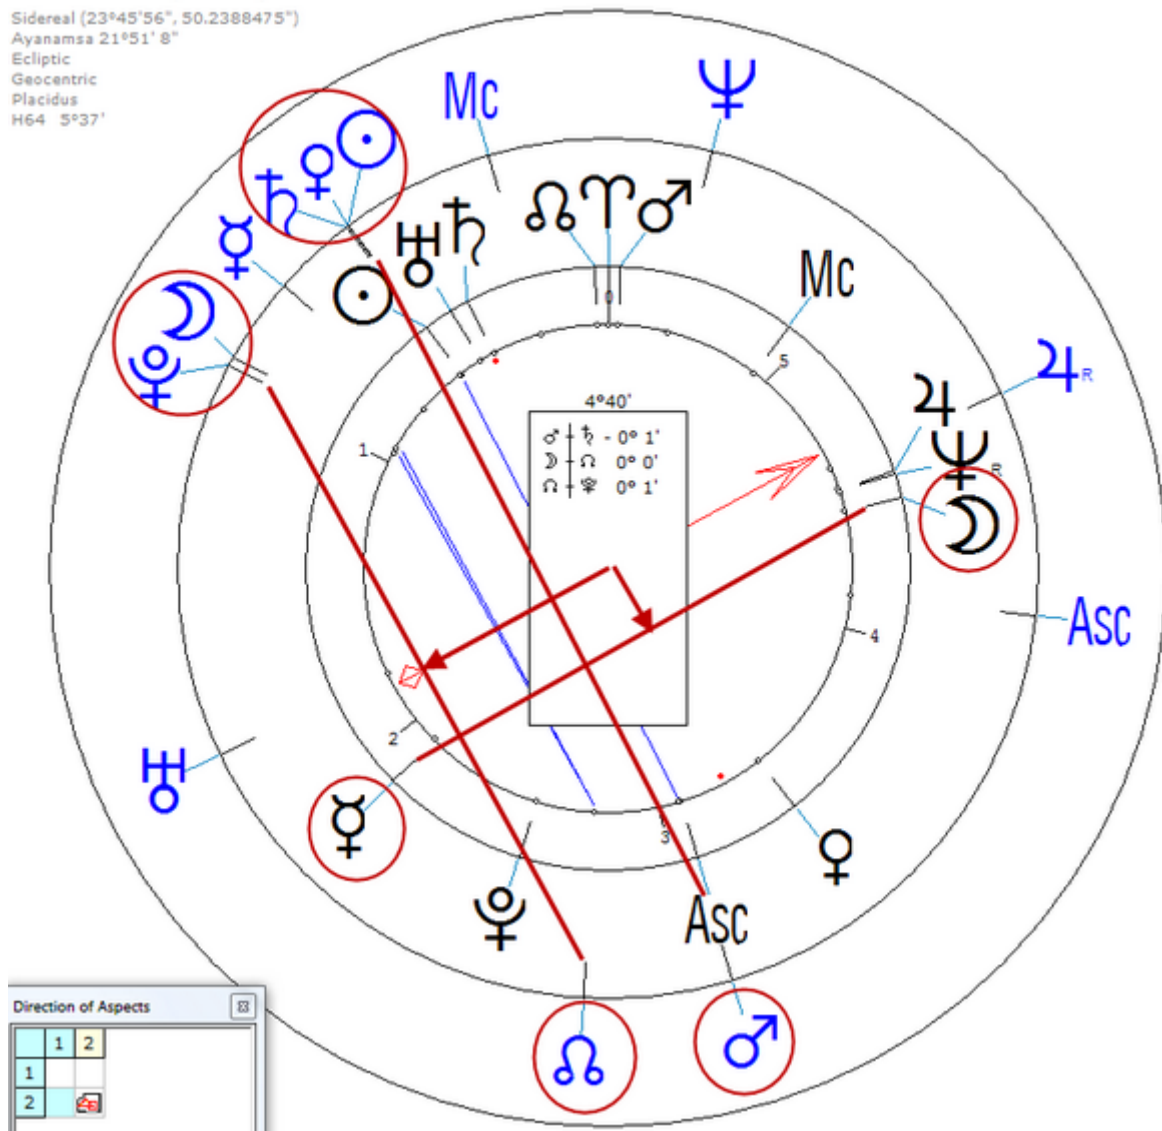

Fulda, Ludwig

15 July 1862 at 06:30 (= 06:30 AM)Frankfurt am Main, Germany, 50n07, 8e40

German-Jewish playwright and poet.

<https://www.astro.com/astro-databank/Fulda,_Ludwig>

Fulda committed suicide in Berlin on 7 March 1939 when he was denied entry into the United States.

Solar Return (Harmonic 64)

Solar $\odot/\text{♄} = \text{Solar } \text{♃}/\text{♁} = \text{♃}_n/\text{♁}_n$

Fulda, Ludwig
15 July 1862 Tue 6:30 (GMT+0:34:40) 50n07 8e40
Frankfurt am Main, Germany
Sidereal (23°45'56", 50.2388475")
Ayanamsa 21°51' 8"
Ecliptic
Geocentric
Placidus
H64 5°37'